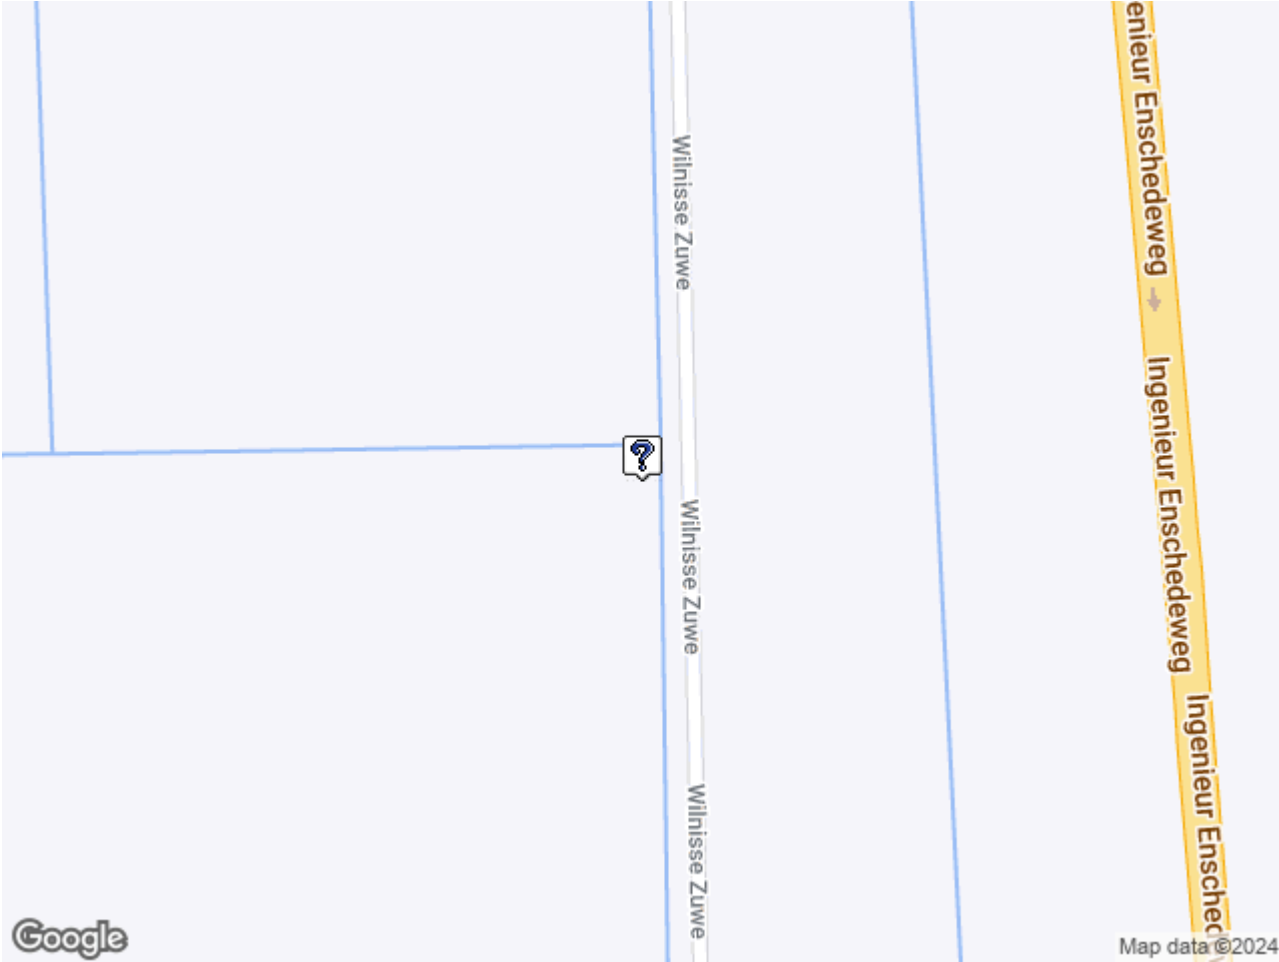

Logs

Overview Map

[[640x480](#) | [320x240](#)]

Page Generated On 02/28/2024 00:05:52